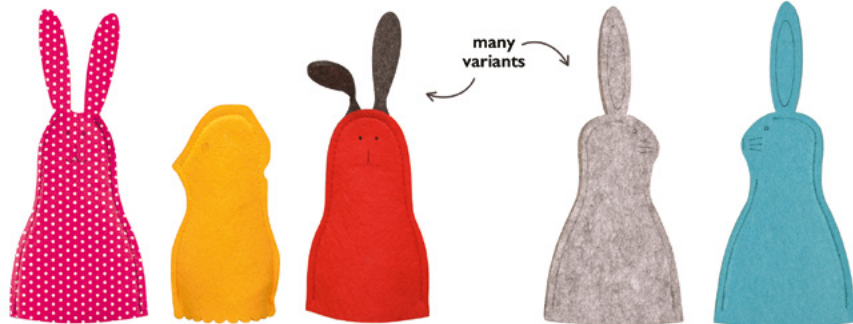

ST 14
15 x 3 cm

ST 76
~13 x 30 cm

GLASS MARKER
~ 6 x 6 cm

ST 7
9 x 21 cmST 14
16 x 18 cmST 13
9 x 19 cmST 7 MINI
9 x 15 cmST 6
9 x 21 cm

ST 56
~ 7 cmST 5
5 x 13 cmST 58
17,5 x 17,5 x 7,5 cmST 10
9 x 21 cmST 16
22 x 3 cmST 9
10 x 10 x 6 (15) cm

ZX 3
7 x 17 cm

ST 15
~ 10 x 14 cm

GIFTS FOR YOUR CUSTOMERS

WAYS OF PACKING

NEW!

We also offer standard products with pattern prints.