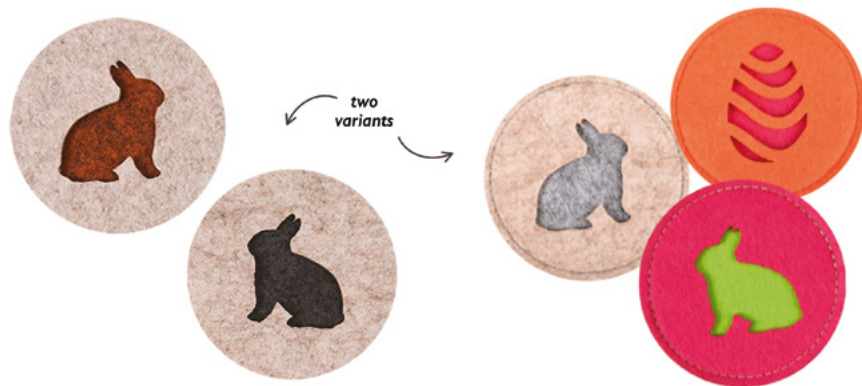

EASTER

CATALOG 2017

FELT GADGETS MADE IN EUROPE

LASER CUT COASTERS

TWO - LAYER COASTERS
~10 cm

EXAMPLARY DESIGN

ST 46
coasters with
patterns or plain
~13 cm

ST 18
13 x 8 cm

ZX 3
7 x 17 cm

ST 15
~ 10 x 14 cm

GIFTS FOR YOUR CUSTOMERS

WAYS OF PACKING

NEW!

We also offer standard products with pattern prints.