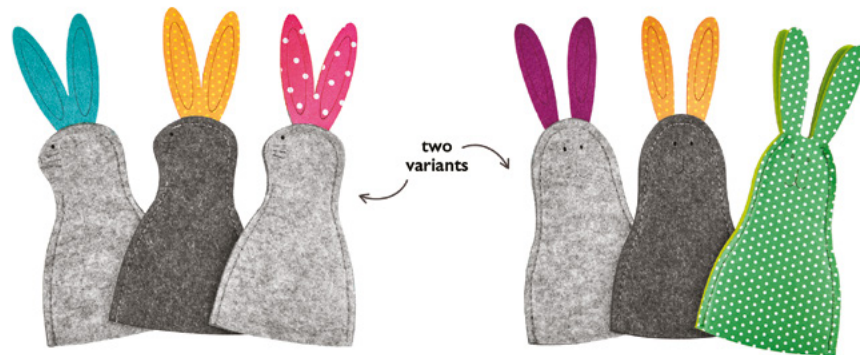

ST 14
15 x 3 cm

ST 76
~13 x 30 cm

GLASS MARKER
~ 6 x 6 cm

ST 7
9 x 21 cmST 14
16 x 18 cmST 13
9 x 19 cmST 7 MINI
9 x 15 cmST 6
9 x 21 cm

ST 56
~ 7 cmST 5
5 x 13 cmST 58
17,5 x 17,5 x 7,5 cmST 10
9 x 21 cmST 16
22 x 3 cmST 9
10 x 10 x 6 (15) cm

ZX 3
7 x 17 cm

ST 15
~ 10 x 14 cm

GIFTS FOR YOUR CUSTOMERS

WAYS OF PACKING

NEW!

We also offer standard products with pattern prints.